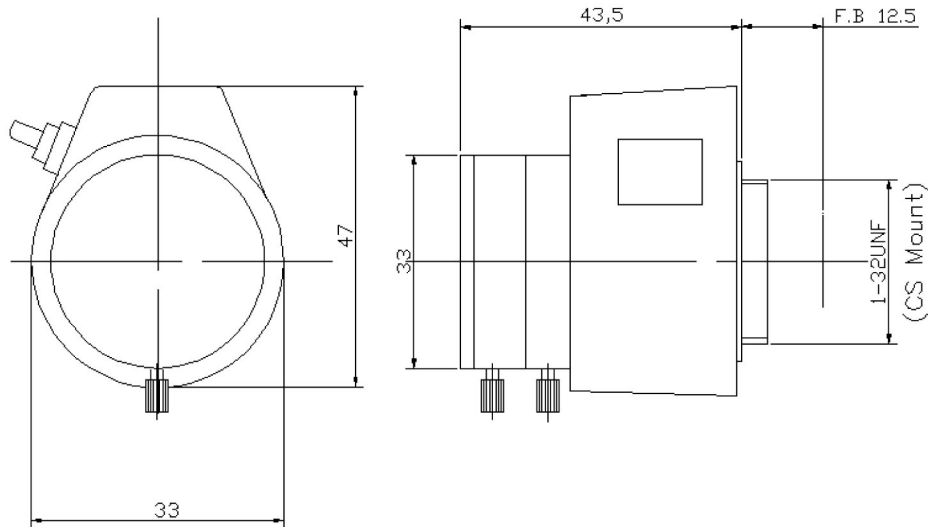

TEK358DC

SPECIFICATION		
FORMAT		1/3"
MOUNT		CS
FOCAL LENGTH		3.5-8mm
IRIS RANGE		F1.4-CLOSE
ANGLE OF VIEW (1/3")		105° ---43.3°
M.O.D.		0.2M
BACK FOCAL LENGTH		6.72mm
FLANGE BACK LENGTH		12.5mm
DIMENSIONS		33(W)×47(H) ×43.5 (L) mm
WEIGHT		Approx. 80g
OPERATION	<IRIS> AUTO IRIS	DIRECT DRIVER
	<FOCUS> MANUAL	WITH LOCK SCREW
	<ZOOM> MANUAL	WITH LOCK SCREW
OPERATING TEMPERATURE		-10-+50°C
Specifications are subject to change without notice.		