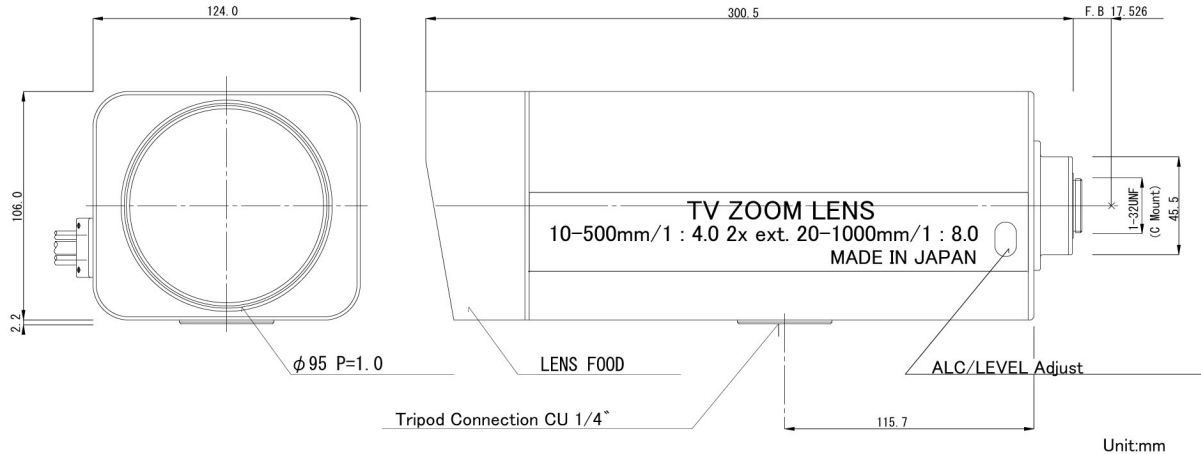

TEK50XV/TEK50XVP

SPECIFICATION				
FORMAT	1/2"			
MOUNT	C MOUNT			
FOCAL LENGTH	10 - 500 mm			
IRIS RANGE	F4.0 - 125 / option:F4.0-360			
ANGLE OF VIEW	(1/2") 43.6 (D) x 35.5 (H) x 27.0 (V)° (WIDE) 0.9 (D) x 0.7 (H) x 0.6 (V)° (TELE)			
	(1/3") 33.6 (D) x 27.0 (H) x 20.7 (V)° (WIDE) 0.7 (D) x 0.6 (H) x 0.4 (V)° (TELE)			
M.O.D.	4.0 M			
BACK FOCAL LENGTH	62.67 mm			
FLANGE BACK LENGTH	17.526 mm			
FILTER SCREW SIZE	M95 P = 1			
DIMENSIONS	124.0 (W) x 106.0 (H) x 300.5 (L) mm			
WEIGHT	3200g			
OPERATION	< IRIS > AUTO (VIDEO) INPUT VOLTAGE : DC8 - 16V, MAX. 50 mA INPUT SIGNAL : VIDEO SIGNAL (V or VS) INPUT IMPEDANCE : HIGH IMPEDANCE SENSITIVITY ADJUSTMENT : 0.5 - 1.0 V _{p-p} RESPOND SPEED : 3.0sec. or less			
	< ZOOM > MOTORIZED CONTROL VOLTAGE : DC6-12 V, MAX.50mA(6V) MOTORIZATION SPEED : Approx. 8.0sec.(6V)			
	< FOCUS > MOTORIZED CONTROL VOLTAGE : DC6-12 V, MAX.50mA(6V) MOTORIZATION SPEED : Approx. 13.0sec.(6V)			
OPERATING TEMPERATURE	-10 - +50°C			
[CABLE CONNECTION]				
< 4 CORE CABLE FOR AUTO-IRIS >				
WHITE	VIDEO SIGNAL	0.5 - 1.0V _{p-p}		
RED	POWER (+)	DC8 - 16V		
BLACK	POWER (-)	GND		
GREEN	NC			
< 4 CORE CABLE FOR ZOOM AND FOCUS PRESETS >				
RED	POT SUPPLY	POWER (+)		
GREEN	FOCUS OUT			
WHITE	ZOOM OUT			
BLACK	POT RETURN	POWER (-)		
< 10 CORE CABLE FOR ZOOM AND FOCUS >				
YELLOW	ZOOM (+)	TELE	BROWN	NC
RED	ZOOM		BLUE	NC
GREEN	FOCUS (+)	NEAR	GRAY	NC
BLACK	FOCUS		ORANGE	NC
WHITE	NC		PURPLE	NC