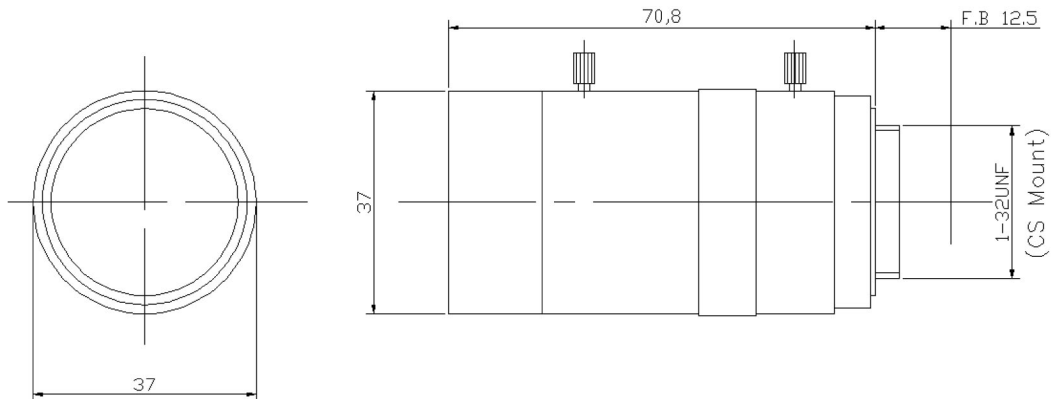

## TEK660M

SPECIFICATION ↻		↻
FORMAT ↻		1/3" ↻
MOUNT ↻		CS ↻
FOCAL LENGTH		6-60mm ↻
IRIS RANGE ↻		F1.6-CLOSE ↻
ANGLE OF VIEW	(1/3" )	49.5---4.7° ↻
M.O.D. ↻		0.2M ↻
BACK FOCAL LENGTH ↻		6.72mm ↻
FLANGE BACK LENGTH		12.5mm ↻
DIMENSIONS		∅ 37×70.8 (L) mm ↻
WEIGHT		Approx. 110g ↻
OPERATION	<IRIS> MANUAL ↻	WITH LOCK SCREW ↻
	<FOCUS> MANUAL ↻	WITH LOCK SCREW ↻
	<ZOOM> MANUAL ↻	WITH LOCK SCREW
OPERATING TEMPERATURE ↻		-10-+50°C ↻
Specifications are subject to change without notice. ↻		